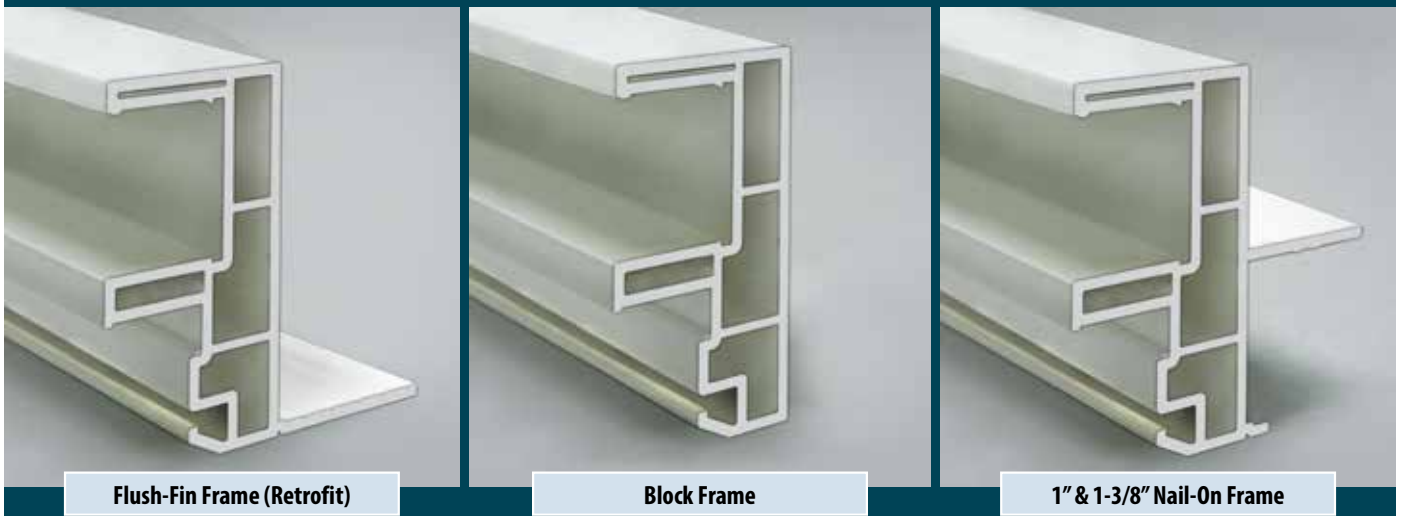

## Series 5300 Windows

The Crown 5300 Series is designed for strength, durability and performance with standard 3/4" dual glazing and a multi chambered frame with welded corners and steel stiffener. The 2-3/4" frame depth simplifies installation and is available in four frame options.

**Flush-Fin Frame (Retrofit)**

**Block Frame**

**1" & 1-3/8" Nail-On Frame**

Multiple window frame profiles are available on Crown products. Four styles of frames are available to meet various applications. The flush fin frame is utilized for replacement of your outdated windows. The block frame is utilized for replacement or new construction applications. The nail-on fin frame is most commonly utilized for new construction applications.