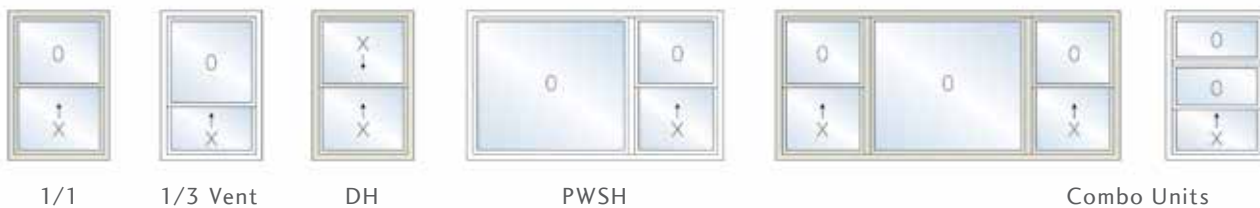

Tilt-in Single Hung

Tilt-in design allows for easy cleaning and inverted balance with built in shoe for easy vent removal.