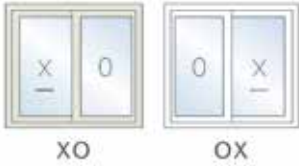

CROWN

Series 5800 Sliding Patio Doors

CROWN SERIES 5800 Sliding Door Configurations

---

2 Panel Doors

Style and Quality

- 3/4" dual glazing standard with choice of Low E or Extreme Low E glass.
- Heavy multi-chamber full miter welded frame and sash with steel stiffener.
- Choice of 4-1/2" and 5-1/2" frame depth.
- Available in 1-3/8" and 1" Nail On, Flush Fin Adaptor and Block Frame.
- Aluminum extruded track with stainless steel cap.
- Adjustable tandem rollers.
- Available in White, Desert Sand and Mojave Beige with matching "C" handle.