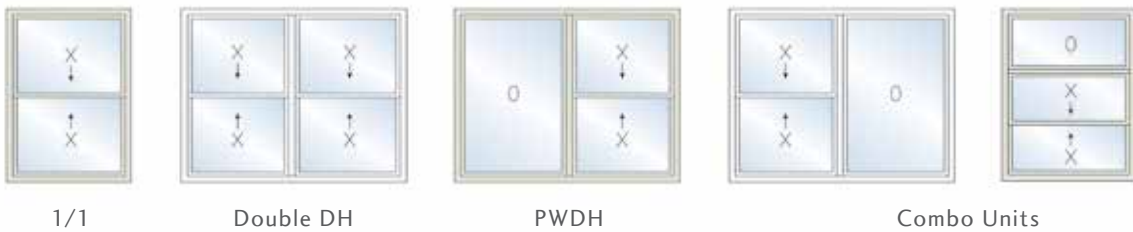

## GENTRY SERIES 5400 Double Hung Configurations

---

- Even sight lines.
- Both vents tilt-in for ease of cleaning.
- Low-profile latch integrated into double walled pull rail for a clean modern look.
- With the hold-open feature, it's easy to see when a window is left unlocked.
- Pull rail runs full length for easy operation.
- 3/4" dual standard glazing with choice of Low E or Extreme Low E glass. Optional 1-1/8" triple glazing.
- 3-1/4" Frame.