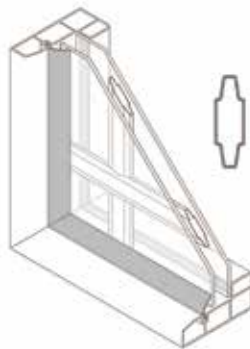

## Grid Options

Select sculptured or flat grid designs in a variety of patterns for custom looks.

3/4" Flat Internal Grid

1" Sculptured Internal Grid

1-3/16" SDL (Simulated Divided Lite)  
Grid Bar with Internal Shadow Bars