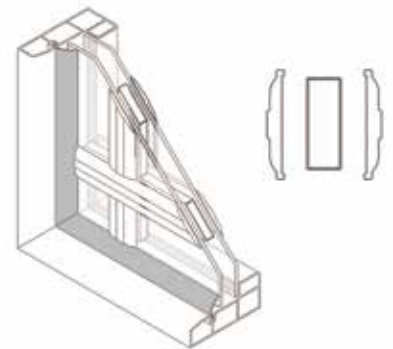

## Grid Options

Select sculptured or flat grid designs in a variety of patterns for custom looks.

3/4" Flat Internal Grid

1" Sculptured Internal Grid

1-3/16" SDL (Simulated Divided Lite)  
Grid Bar with Internal Shadow Bars